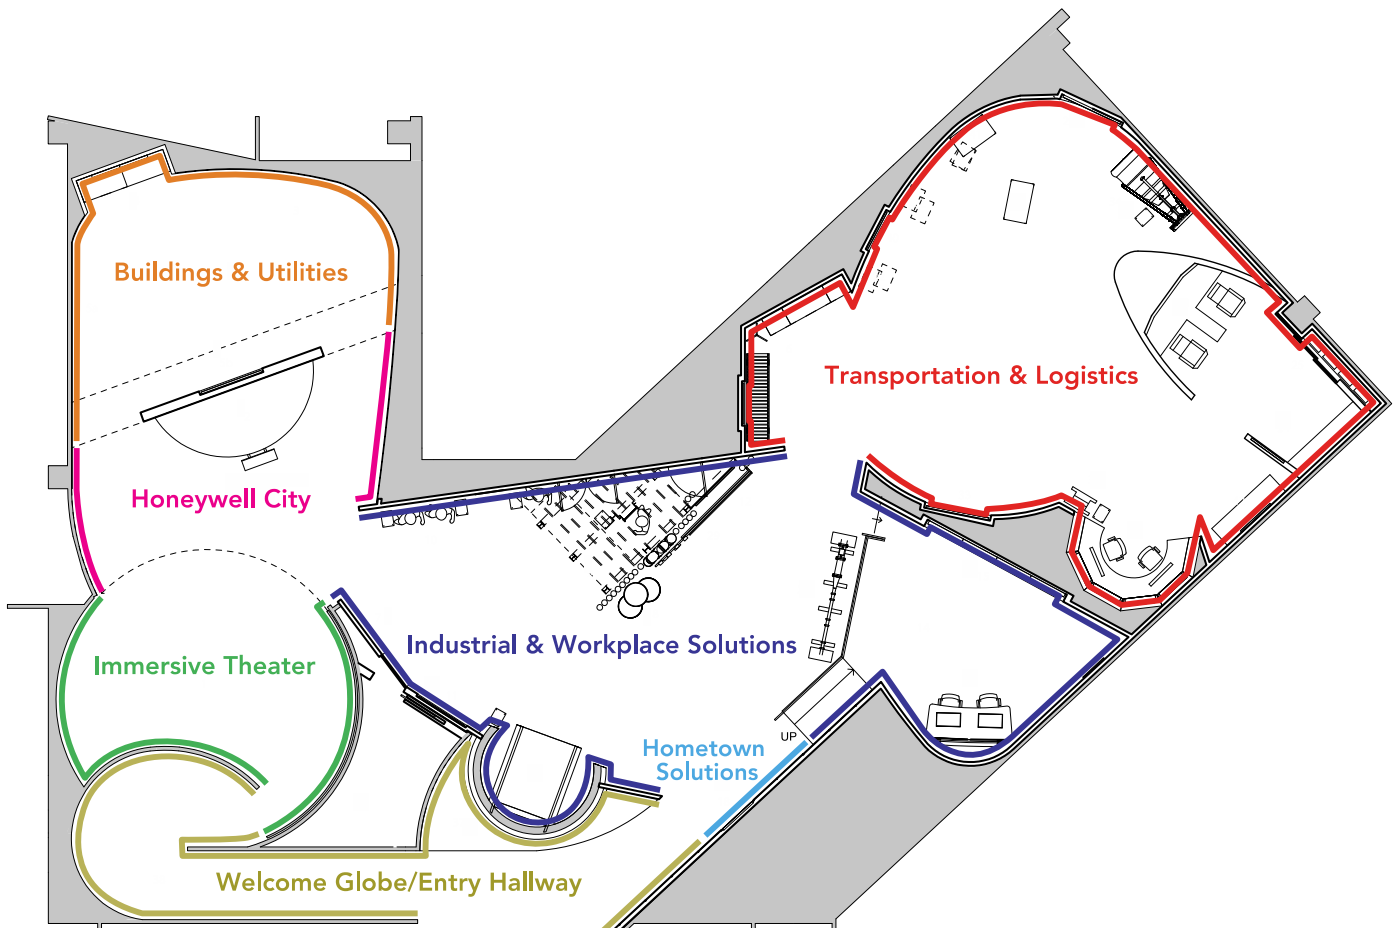

Featuring over 5,500 square feet of interactive exhibits, the space is designed to highlight Honeywell's transformation from an industrial technology company to a Software-Industrial.

While touring the center, visitors learn first-hand about how Honeywell integrates physical products with software to support critically connected systems and industries. Among the displays are sections dedicated to Connected Buildings and Utilities, Connected Worker, Connected Plant, Connected Supply Chain, and Connected Aircraft.

Welcome Globe / Entry Hallway

Tours begin with a personalized introduction to Honeywell. Visitors are greeted by a 13½-foot globe where their company name can be displayed over moving clouds. The hallway is a visual primer to Honeywell and its Software-Industrial transformation.