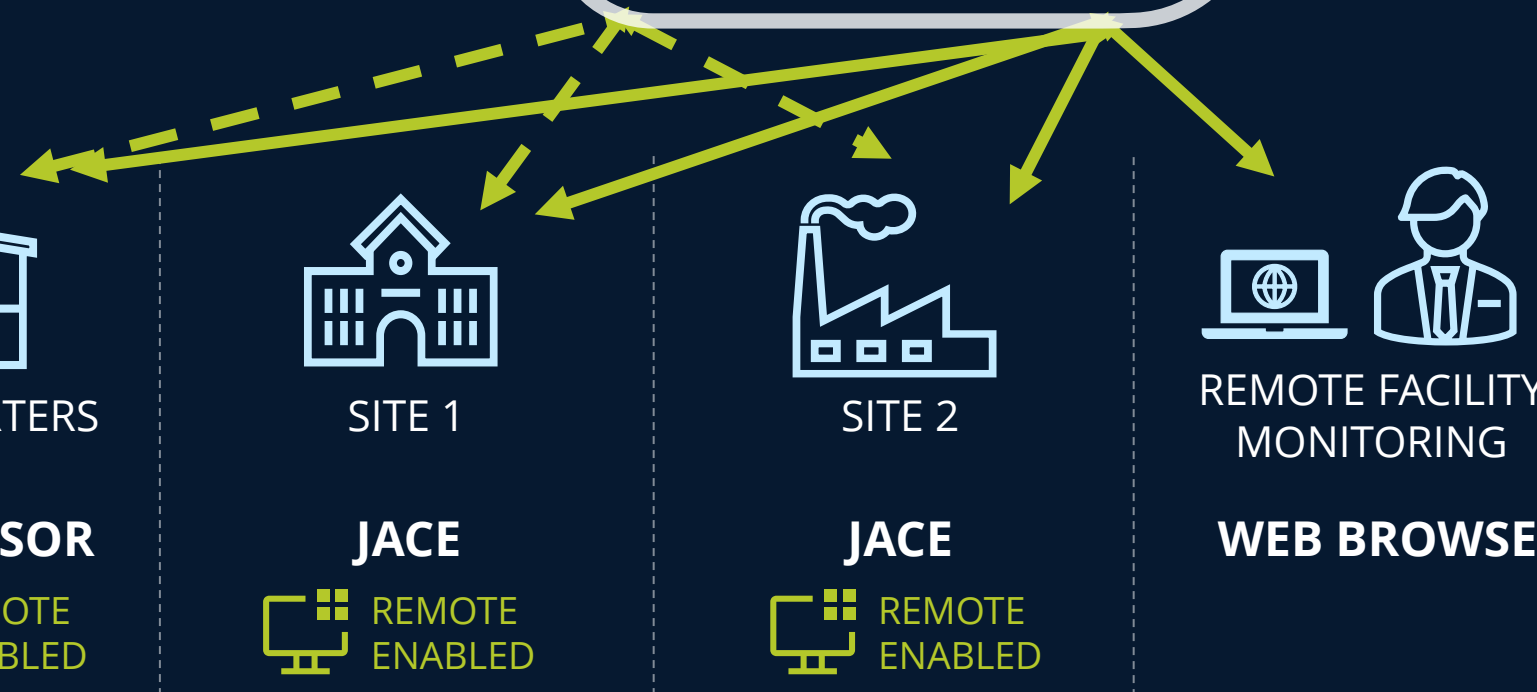

niagara

data service™

The logo features the text "niagara remote™" centered on a blue gradient background. The word "niagara" is in a blue, lowercase, sans-serif font, while "remote" is in a dark grey, lowercase, sans-serif font. A trademark symbol (TM) is positioned to the upper right of the "e" in "remote". The background is decorated with a network of white dots connected by thin white lines, creating a mesh-like pattern that is denser on the left and right sides and more sparse in the center.

niagara

remote™

## NIAGARA REMOTE - NOW

Enables **USERS** to connect to remote Niagara stations through the browser