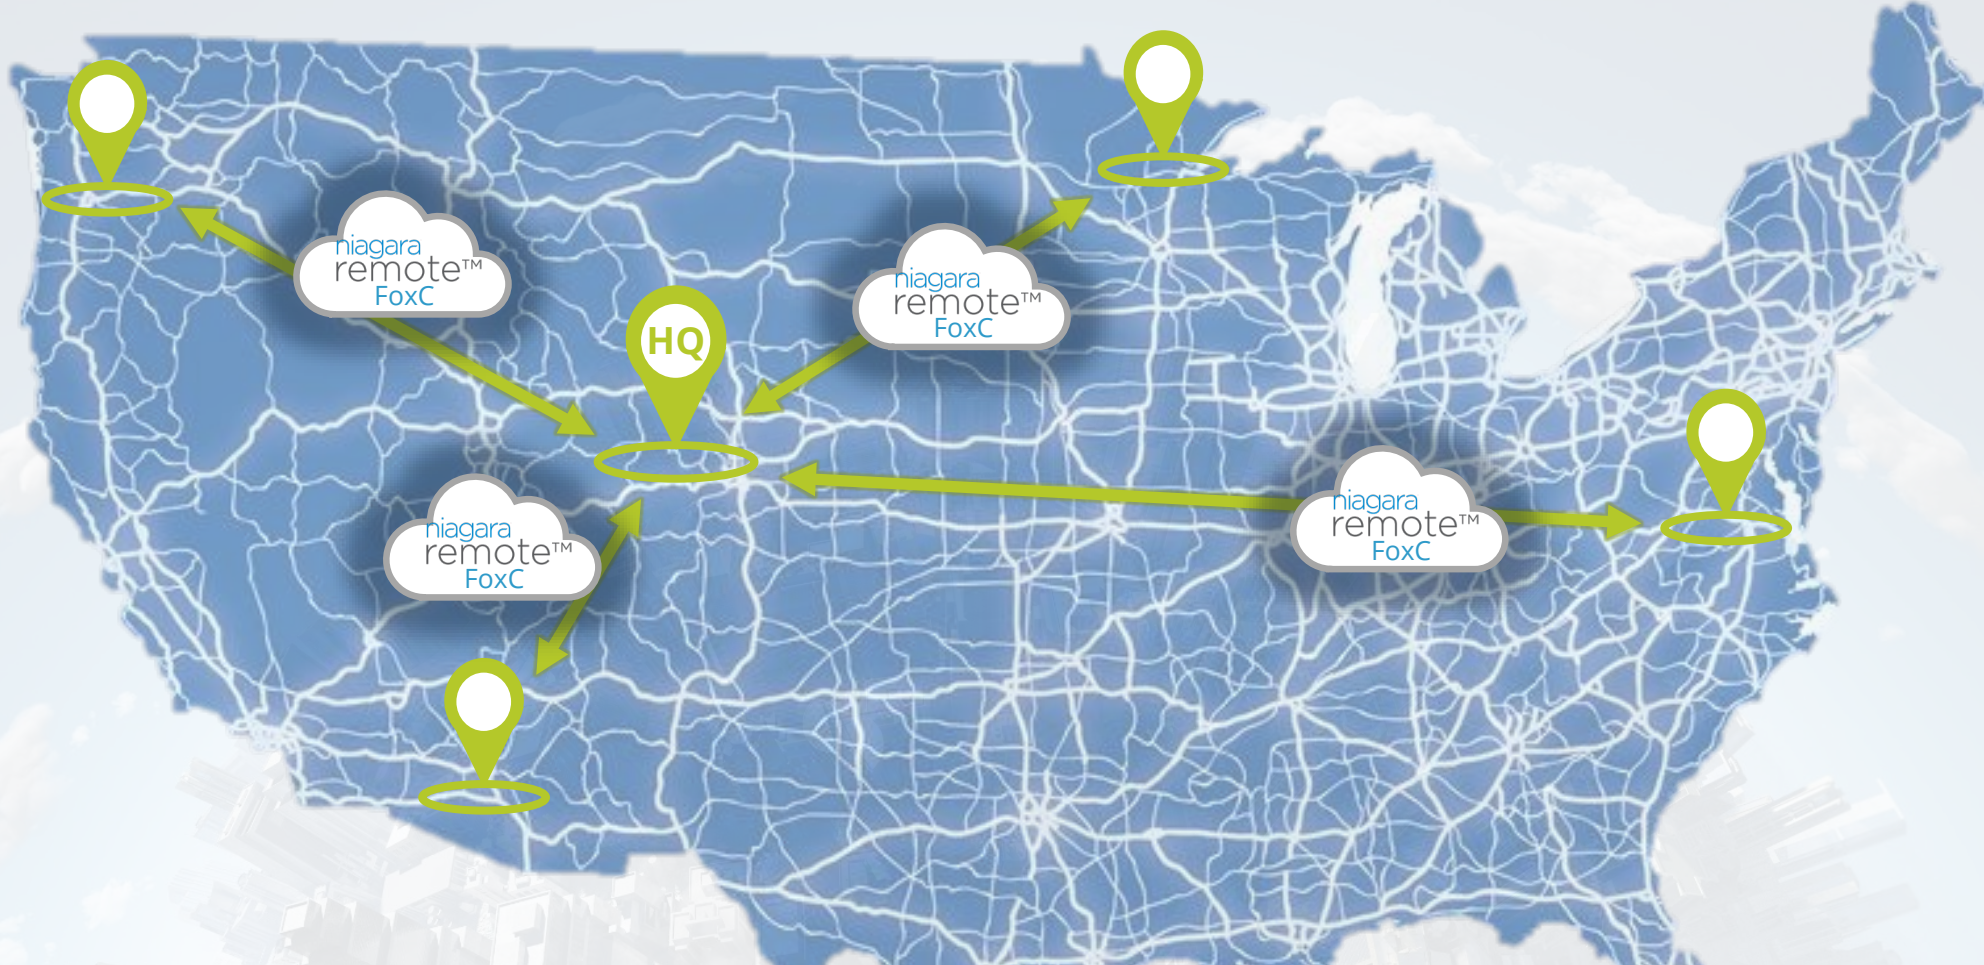

## NIAGARA REMOTE - NOW

Enables **USERS** to connect to remote Niagara stations through the browser

## FOXC - BETA TODAY!!

Enables **DEVICE** to **DEVICE** communication between remote Niagara stations

HEADQUARTERS

**SUPERVISOR**

SITE 1

**JACE**

SITE 2

**JACE**

REMOTE FACILITY MONITORING

**WEB BROWSER**

Niagara devices with an active **CLOUD SMA BUNDLE** are eligible as an enhanced feature of **NIAGARA REMOTE**

# FOXC: REMOTE NIAGARA NETWORK CONNECTIVITY

**SECURELY** integrate multi-site Niagara devices to a **CENTRALIZED** Supervisor **WITHOUT** a VPN

A nighttime photograph of the Washington Monument and the Lincoln Memorial in Washington, D.C. The sky is a deep blue and purple, indicating twilight. The Lincoln Memorial is brightly lit, and the Washington Monument stands tall in the center. The text 'niagara' is overlaid in a large, blue, lowercase font, and 'HARDWARE' is overlaid in a smaller, white, uppercase font to the right of the 'niagara' text.